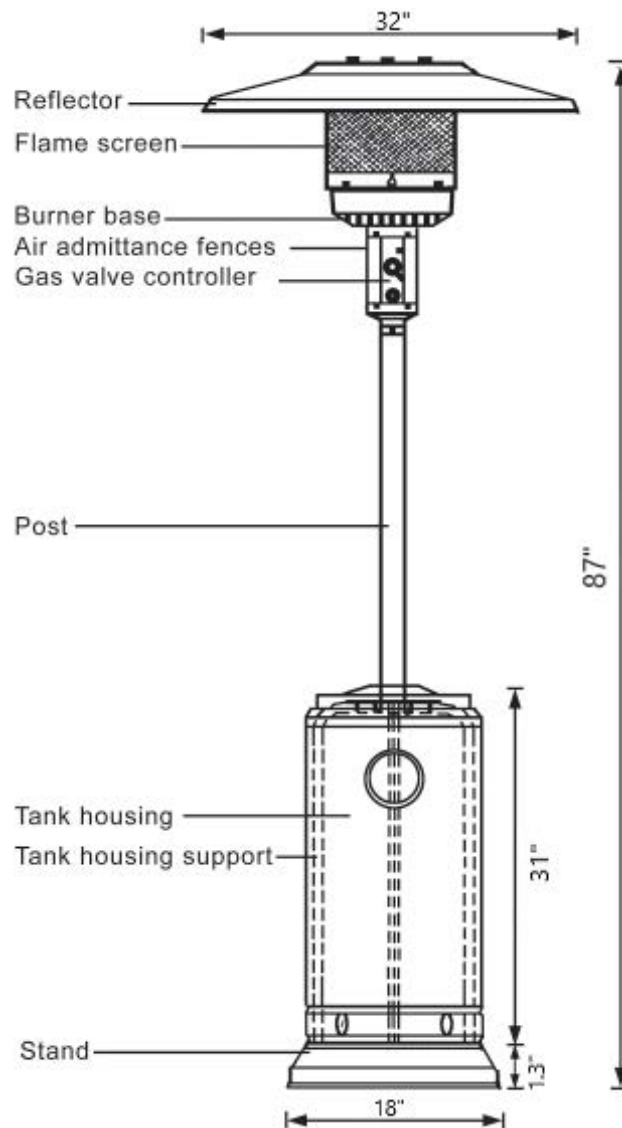

OUTDOOR PORTABLE PATIO HEATERS

PROVIDE A WARM EXPERIENCE FOR YOUR GUEST UNDER THE STARS.

Mushroom Heater Specs

| | |
|------------------------|------------|
| Model Number | #2890 |
| Height | 87" |
| Base Diameter | 18" |
| Reflector Diameter | 32" |
| BTU | 48,000 |
| Overall Dimensions | 21" x 87"H |
| Gross Packaging Weight | 42 LBS |
| Net Weight | 38 LBS |